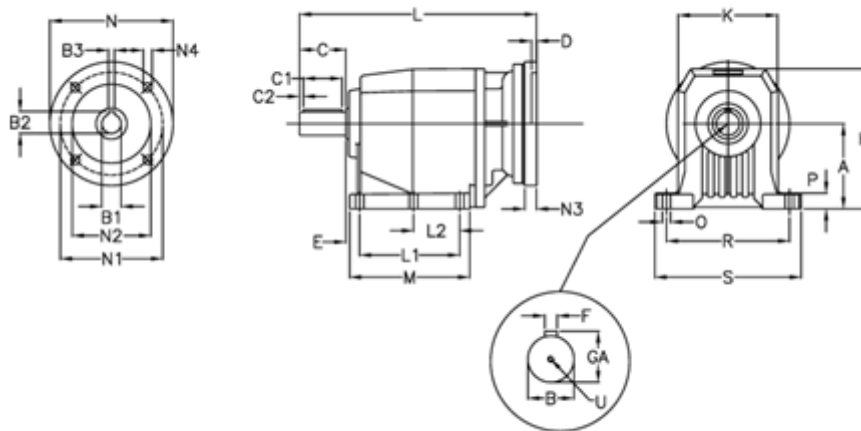

Article number: 406008116801230  
 Description: Helical gearbox  
 C804P-1168-P80B5

## Measures

A = 250	D = 4.0	L2 = 0.0	P = 35
B = 80	E = 33	M = 277.0	R = 370
B1 = 19	F = 22	N = 200	S = 440
B2 = 21.8	GA = 85.0	N1 = 165	U = M20x42
B3 = 6	H = 420	N2 = 130	
C = 140	K = 320	N3 = 0	
C1 = 110	L = 596.0	N4 = M10x12	
C2 = 15	L1 = 210.0	O = 26	